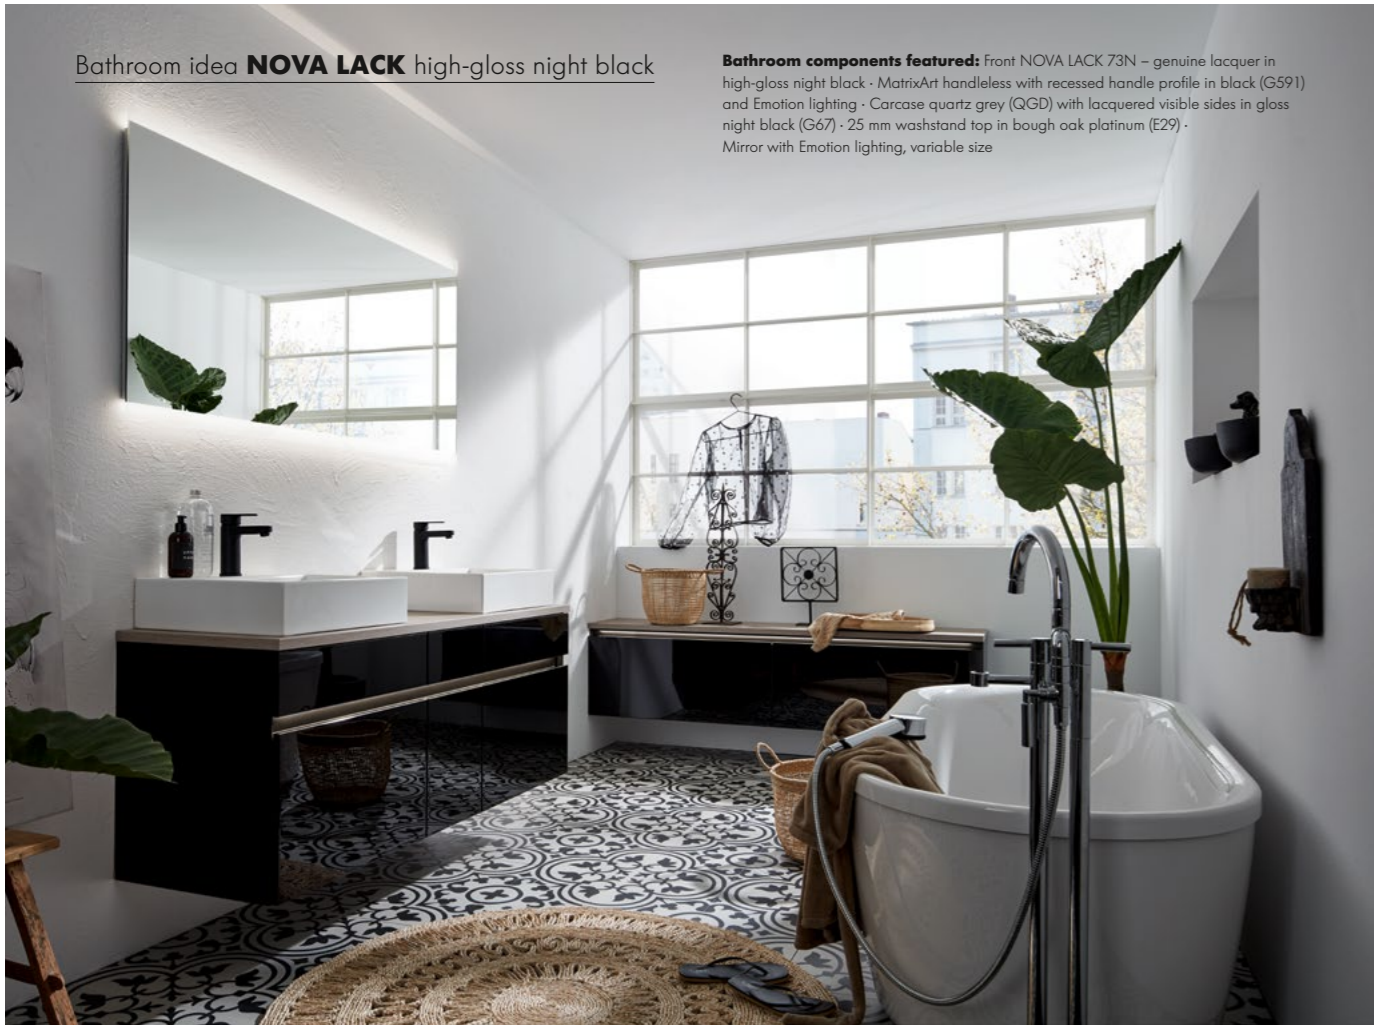

Bathroom idea **PLUS** platinum grey soft mat

Bathroom idea **NOVA LACK** high-gloss night black