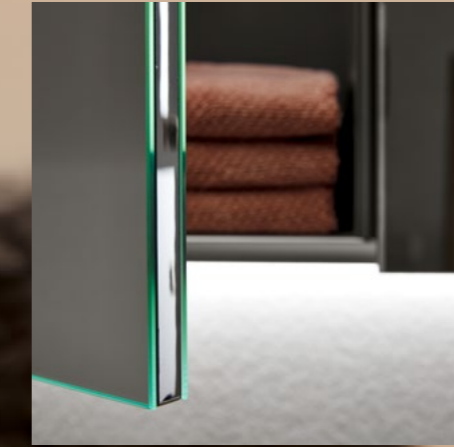

Yet beyond this, it's the details that make the difference, setting our bathrooms apart from the run of the mill. Take a look for yourself!

Washstands are provided with a U-bend cut-out, including cosmetics tray, as standard.

Genuine lacquer fronts are optionally available with lacquered surrounding element.

Heavy-duty fittings on washstands and accessory furniture provide the firmest possible attachment to the wall.

High-quality hinges as well as drawers and pull-outs for long-lasting quality.

Our range features a variety of mirror and mirror-cabinet options, some with doors that are mirrored on both sides.

Cabinet interiors are perfectly protected from dust and moisture so typical of the bathroom environment. This is ensured by the sealing edge in matching decor.