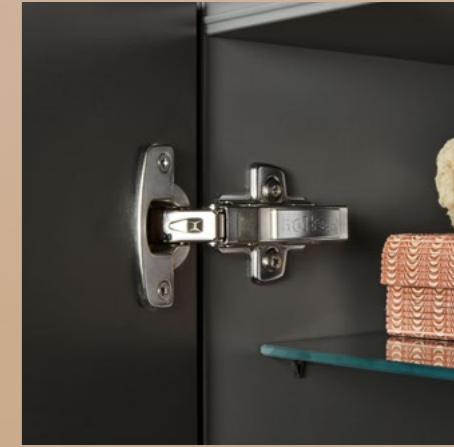

Yet beyond this, it's the details that make the difference, setting our bathrooms apart from the run of the mill. Take a look for yourself!

Washstands are provided with a U-bend cut-out, including cosmetics tray, as standard.

Genuine lacquer fronts are optionally available with lacquered surrounding element.

Heavy-duty fittings on washstands and accessory furniture provide the firmest possible attachment to the wall.

High-quality hinges as well as drawers and pull-outs for long-lasting quality.

Our range features a variety of mirror and mirror-cabinet options, some with doors that are mirrored on both sides.

Cabinet interiors are perfectly protected from dust and moisture so typical of the bathroom environment. This is ensured by the sealing edge in matching decor.