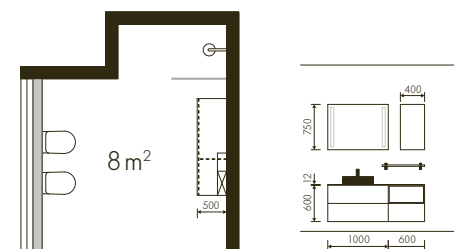

Bathroom idea **STONE**
**AS IF CARVED IN STONE:
A BATHROOM WITH AN
IRRESISTIBLE TOUCH**

Nothing is as natural-looking as the original. A belief that is altogether justified – except perhaps for STONE: the exceptionally authentic feel of this front gives the perfect illusion of being real concrete. In the composition shown here, combining it with black, e.g. on the washstand and handle trim, delivers the necessary contrast. Emotion lighting on the mirror – and indirectly below the wall cabinet – complement this bathroom concept.