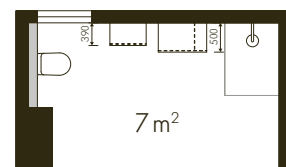

FROM BIG TO SMALL, YOU CAN HAVE IT ALL

High-end bathroom furniture and great design – to many, this immediately conjure images of the luxury bathroom in a spacious urban villa. But even in the smallest of bathrooms – the guest toilet – you can create a new atmosphere in hardly any time at all. Design family bathrooms that leave you wanting for nothing and pamper the soul with every day that passes. There's the right solution for virtually any space. Try it out for yourself.

1. 1 - A small, accomplished guest toilet gains from high-quality furniture.
2. 2 - A few, cleverly chosen items of furniture create plenty of storage space and an atmosphere that makes you feel welcome. Genuine lacquer surfaces and the combination of round and square components are the mark of modern bathroom design.
3. 3 - The charm of a period building is underscored with modern bathroom furniture and versatile lighting. The washstand with uninterrupted, end-to-end top and two basins gives you so much storage space that you can opt for a free-standing bathtub and position wherever you choose.