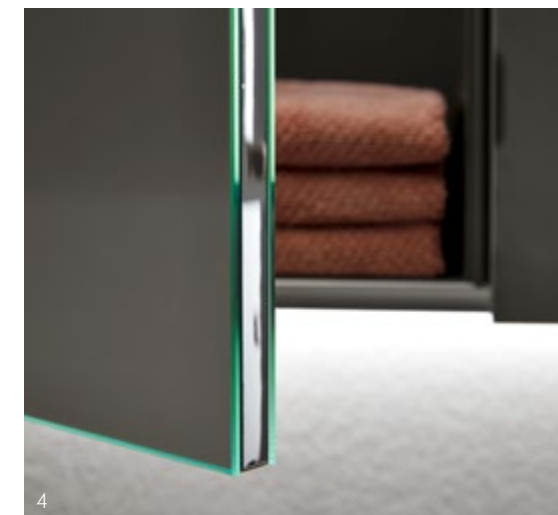

- 1 - Cabinet and shelf element combination with plenty of hidden storage space.
- 2 - Rustic wild oak decor is reflected in shelf element and washstand top.
- 3 - Power where it's needed: electrical sockets integrated in the mirror cabinet.
- 4 - Practical detail: doors mirrored on both sides.
- 5 - The handle trim in metal look makes a feature on the washstand's soft mat fronts.