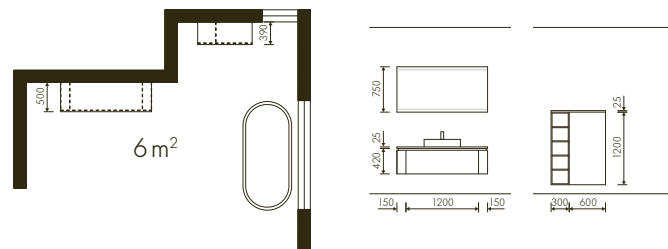

Bathroom idea **SOFT LACK**

COLOURS AND MATERIAL PERFECT BALANCED

This bathroom is particularly impressive in the way it shows you how to create a feel-good atmosphere with just a few simple ingredients: high-quality materials, such as SOFT LACK in lava, are accentuated by the black MatrixArt recessed handle profile with Emotion lighting. Add to this the washstand top in walnut cuba: voilà. A bathroom that speaks harmony with valuable details.