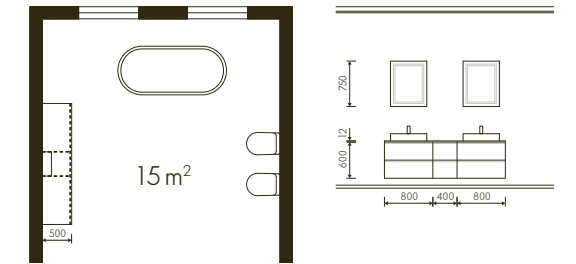

FROM BIG TO SMALL, YOU CAN HAVE IT ALL

High-end bathroom furniture and great design – to many, this immediately conjure images of the luxury bathroom in a spacious urban villa. But even in the smallest of bathrooms – the guest toilet – you can create a new atmosphere in hardly any time at all. Design family bathrooms that leave you wanting for nothing and pamper the soul with every day that passes. There's the right solution for virtually any space. Try it out for yourself.

1. 1 - A small, accomplished guest toilet gains from high-quality furniture.
2. 2 - A few, cleverly chosen items of furniture create plenty of storage space and an atmosphere that makes you feel welcome. Genuine lacquer surfaces and the combination of round and square components are the mark of modern bathroom design.
3. 3 - The charm of a period building is underscored with modern bathroom furniture and versatile lighting. The washstand with uninterrupted, end-to-end top and two basins gives you so much storage space that you can opt for a free-standing bathtub and position wherever you choose.