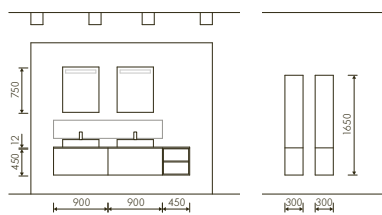

Bathroom idea **LUX**

PERFECTLY PLANNED TO THE VERY TOP

With the right bathroom furniture, rooms with sloping ceilings can take centre stage too: Despite relatively compact dimensions, the room has space for two full-size washbasins which provide ample storage space in the 90 cm wide and 45 cm high pull-outs. In selecting the materials, preference was given to high-gloss lacquered laminate in the form of LUX arctic white. The slender supplementary cabinets give you plenty of storage for towels and cosmetics. We feel: putting your slant on things is always good.