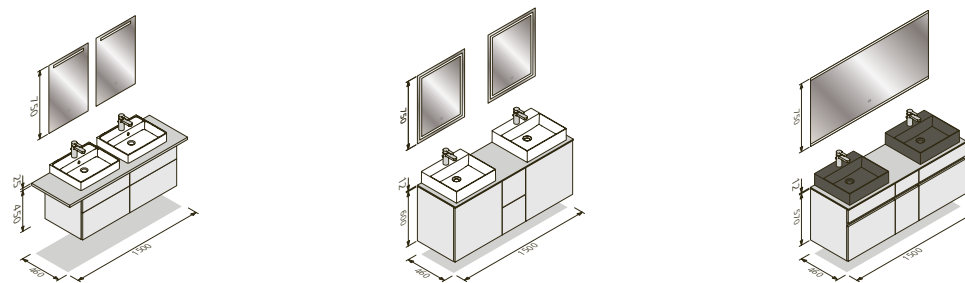

150 cm width

- Function mirror
- Ceramic counter-top washbasins with taps
- 25 mm washstand top
- Washstand base units
- Function mirror
- Ceramic counter-top washbasins with taps
- 12 mm washstand top
- Washstand base units
- Base unit
- Function mirror
- Ceramic counter-top washbasins with taps
- 12 mm washstand top
- MatrixArt washstand base units
- MatrixArt base unit