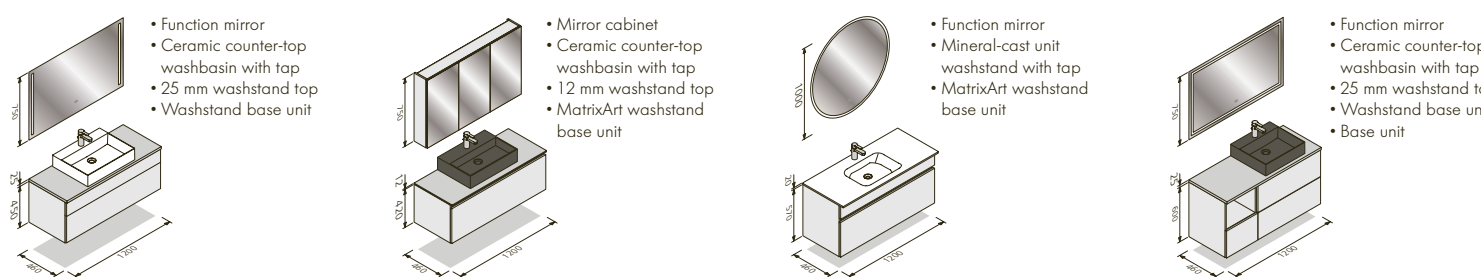

120 cm width

- Function mirror
- Ceramic counter-top washbasin with tap
- 25 mm washstand top
- Washstand base unit
- Mirror cabinet
- Ceramic counter-top washbasin with tap
- 12 mm washstand top
- MatrixArt washstand base unit
- Function mirror
- Mineral-cast unit washstand with tap
- MatrixArt washstand base unit
- Function mirror
- Ceramic counter-top washbasin with tap
- 25 mm washstand top
- Washstand base unit
- Base unit