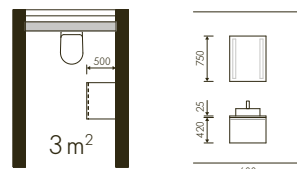

FROM BIG TO SMALL, YOU CAN HAVE IT ALL

High-end bathroom furniture and great design – to many, this immediately conjure images of the luxury bathroom in a spacious urban villa. But even in the smallest of bathrooms – the guest toilet – you can create a new atmosphere in hardly any time at all. Design family bathrooms that leave you wanting for nothing and pamper the soul with every day that passes. There's the right solution for virtually any space. Try it out for yourself.

1. 1 - A small, accomplished guest toilet gains from high-quality furniture.
2. 2 - A few, cleverly chosen items of furniture create plenty of storage space and an atmosphere that makes you feel welcome. Genuine lacquer surfaces and the combination of round and square components are the mark of modern bathroom design.
3. 3 - The charm of a period building is underscored with modern bathroom furniture and versatile lighting. The washstand with uninterrupted, end-to-end top and two basins gives you so much storage space that you can opt for a free-standing bathtub and position wherever you choose.