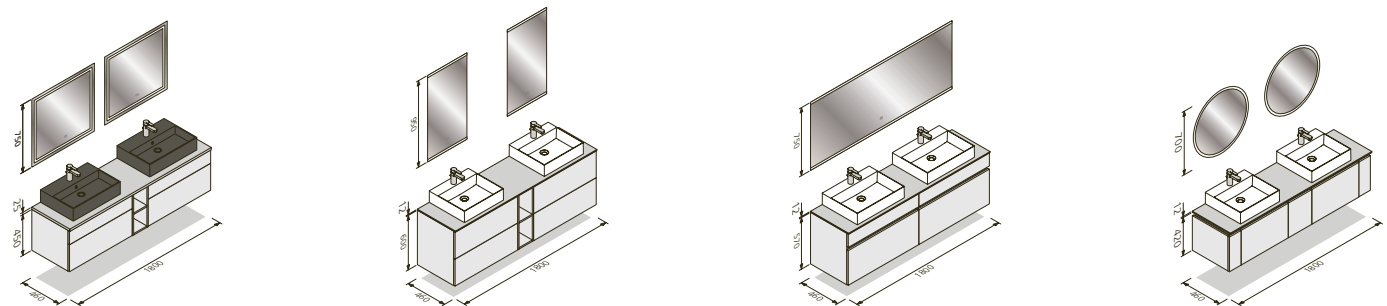

180 cm width

- Function mirror
- Ceramic counter-top washbasins with taps
- 25 mm washstand top
- Washstand base units
- Base unit shelf
- Function mirror
- Ceramic counter-top washbasins with taps
- 12 mm washstand top
- Washstand base units
- Base unit shelf
- Function mirror
- Ceramic counter-top washbasins with taps
- 12 mm washstand top
- MatrixArt washstand base units
- Function mirror
- Ceramic counter-top washbasins with taps
- 12 mm washstand top
- MatrixArt washstand base units