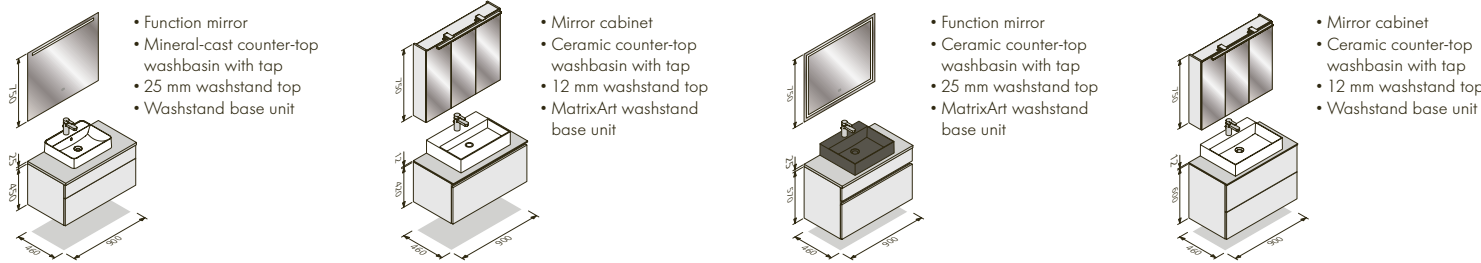

90 cm width

- Function mirror
- Mineral-cast counter-top washbasin with tap
- 25 mm washstand top
- Washstand base unit
- Mirror cabinet
- Ceramic counter-top washbasin with tap
- 12 mm washstand top
- MatrixArt washstand base unit
- Function mirror
- Ceramic counter-top washbasin with tap
- 25 mm washstand top
- MatrixArt washstand base unit
- Mirror cabinet
- Ceramic counter-top washbasin with tap
- 25 mm washstand top
- 12 mm washstand top
- MatrixArt washstand base unit
- Washstand base unit