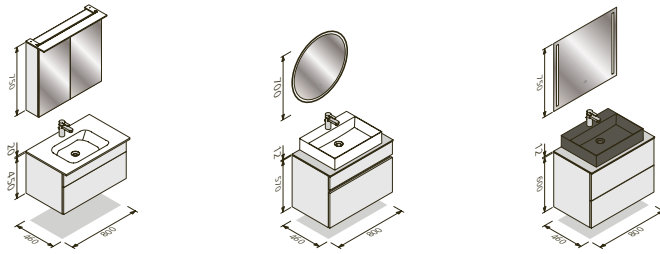

80 cm width

- Mirror cabinet
- Mineral-cast unit washstand with tap
- Washstand base unit
- Function mirror
- Mineral-cast counter-top washbasin with tap
- 25 mm washstand top
- MatrixArt washstand base unit
- Function mirror
- Ceramic counter-top washbasin with tap
- 12 mm washstand top
- Washstand base unit

120 cm width

- Mirror cabinet
- Mineral-cast unit washstand with taps
- Washstand base unit