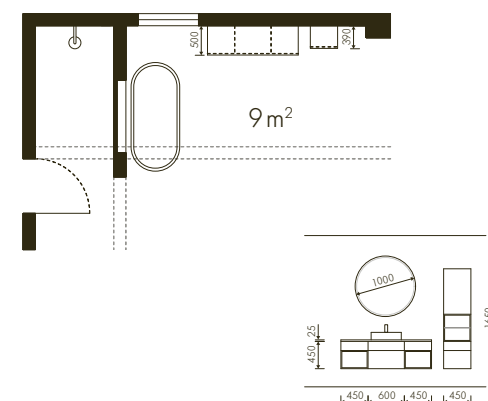

Bathroom idea **ARTWOOD**

THE ART OF A SIMPLY LOVELY BATHROOM

ARTWOOD looks warm and homely, particularly in natural bough oak decor – an effect that is further reinforced by the Emotion lighting on the mirror and in the open compartments. Accessories, like handles, tap and wall shelf holders in fashionable black, set the right tenor. A bathroom in which you will feel equally at ease out in the country as you will in the urban jungle.

- 1 - Illuminated open compartments give you indirect lighting.
- 2 - Practical inserts for all kinds of utensils keep drawers tidy.
- 3 - You can also fit deep pull-outs with the ideal organisational elements.