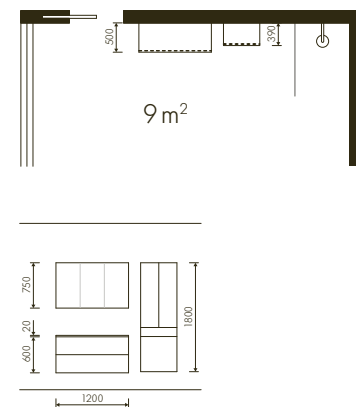

Bathroom idea **LUX**

PERFECTLY PLANNED TO THE VERY TOP

With the right bathroom furniture, rooms with sloping ceilings can take centre stage too: Despite relatively compact dimensions, the room has space for two full-size washbasins which provide ample storage space in the 90 cm wide and 45 cm high pull-outs. In selecting the materials, preference was given to high-gloss lacquered laminate in the form of LUX arctic white. The slender supplementary cabinets give you plenty of storage for towels and cosmetics. We feel: putting your slant on things is always good.

- 1 - Cast in one: the 120 cm wide mineral castings unit washstand top and basin.
- 2 - Measuring 180 cm in height, the particularly tall additional cabinet provides a large amount of storage space.
- 3 - The laundry unit hides away items that are often left lying around in the home.