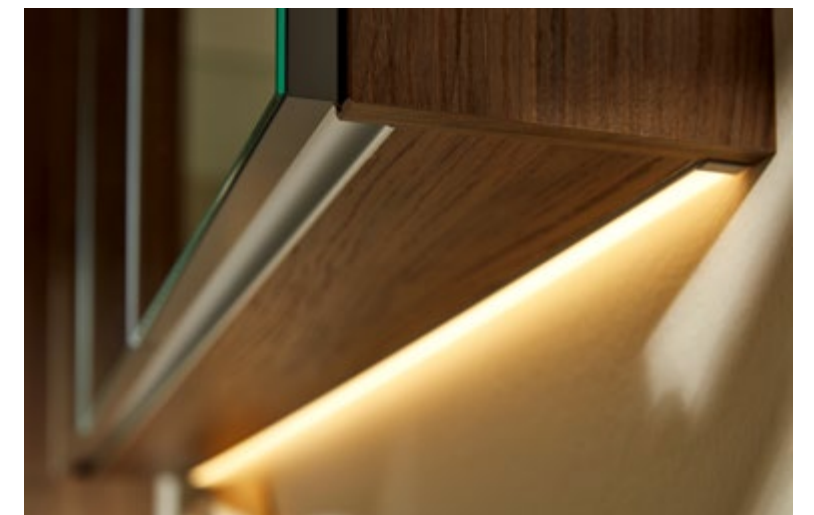

LIGHTING IS MOOD AND ATMOSPHERE

Also and particularly in bathrooms, light and illumination are vitally important. But they are not only used for providing perfect illumination, they more importantly create mood and atmosphere. Here too, Nolte SPA gives you a wealth of options: starting with the illuminated MatrixArt recessed handle profiles, the spectrum also includes mirror and mirror cabinets and extends through to top-mounted lights and washstand illumination. What's more, ambient illumination lighting can even be provided below washstands.

And not only can you dim light, of course, but also alter colour temperature and match it to suit your particular mood or the time of day. Your expert advisor will be pleased to provide you with details and show you all of the options.

Light strip integrated in the recess between mirror cabinet and wall for optimum washstand illumination