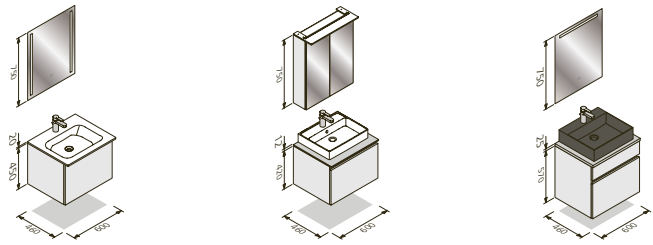

- 1 - A small, accomplished guest toilet gains from high-quality furniture.
- 2 - A few, cleverly chosen items of furniture create plenty of storage space and an atmosphere that makes you feel welcome. Genuine lacquer surfaces and the combination of round and square components are the mark of modern bathroom design.
- 3 - The charm of a period building is underscored with modern bathroom furniture and versatile lighting. The washstand with uninterrupted, end-to-end top and two basins gives you so much storage space that you can opt for a free-standing bathtub and position wherever you choose.

WASHSTANDS

The Nolte SPA collection provides countless ways of composing your very own dream bathroom. To get an idea of what you can do, this is where you will find a number of examples for planning different washstand layouts. You can extend them in any way you choose with additional units.

DOUBLE WASHSTANDS

Needless to say, Nolte SPA can also give you ideas and suggestions for double washstands. There's enough space here for the whole family.

60 cm width

- Function mirror
- Mineral-cast unit washstand with tap
- Washstand base unit
- Mirror cabinet
- Ceramic counter-top washbasin with tap
- 12 mm washstand top
- MatrixArt washstand base unit
- Function mirror
- Ceramic counter-top washbasin with tap
- 25 mm washstand top
- MatrixArt washstand base unit