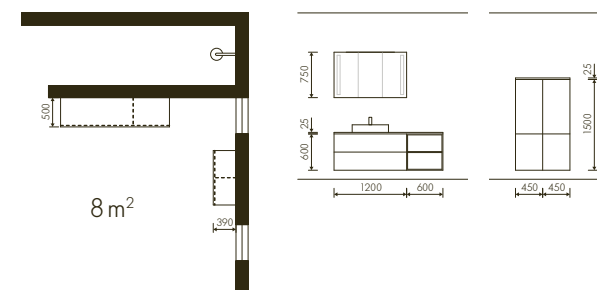

Bathroom idea **SOFT LACK**

**NO-FUSS DESIGN
PACKED WITH DETAILS**

The SOFT LACK genuine lacquer fronts in graphite soft mat harmonise perfectly with open shelf element and washstand top in rustic wild oak. The cabinet and shelf element combination comes with an astonishing amount of storage space. Open shelves provide an additional place for all kinds of favourite pieces and decorative items. Unassuming at first sight, extremely clever at second!