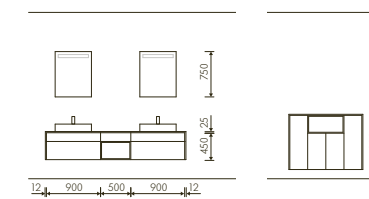

1. 1 - Matching additional cabinets with open compartments and integrated lighting.
2. 2 - Perfection both inside and out: the natural bough oak carcass decor continues through on the inside of the unit.
3. 3 - Loads of storage space in the 90 cm wide drawers and pull-outs.