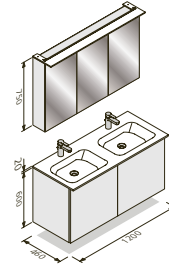

120 cm width

- Mirror cabinet
- Mineral-cast unit washstand with taps
- Washstand base unit