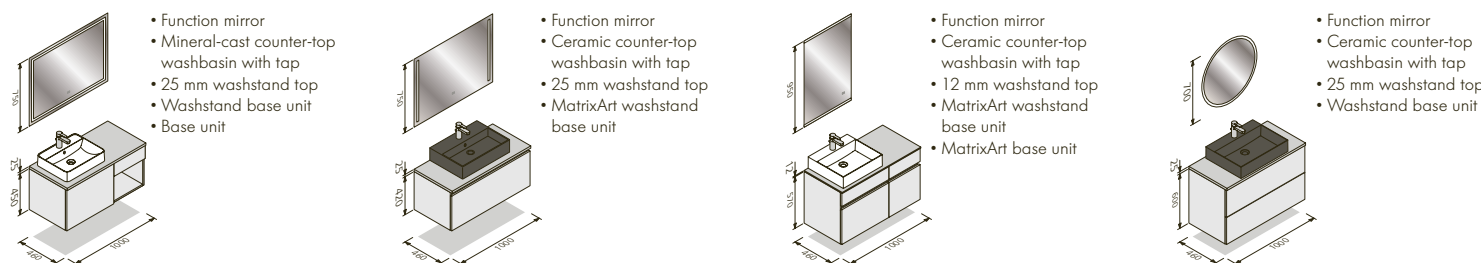

100 cm width

- Function mirror
- Mineral-cast counter-top washbasin with tap
- 25 mm washstand top
- Washstand base unit
- Base unit
- Function mirror
- Ceramic counter-top washbasin with tap
- 25 mm washstand top
- MatrixArt washstand base unit
- Function mirror
- Ceramic counter-top washbasin with tap
- 12 mm washstand top
- MatrixArt washstand base unit
- MatrixArt base unit
- Function mirror
- Ceramic counter-top washbasin with tap
- 25 mm washstand top
- Washstand base unit