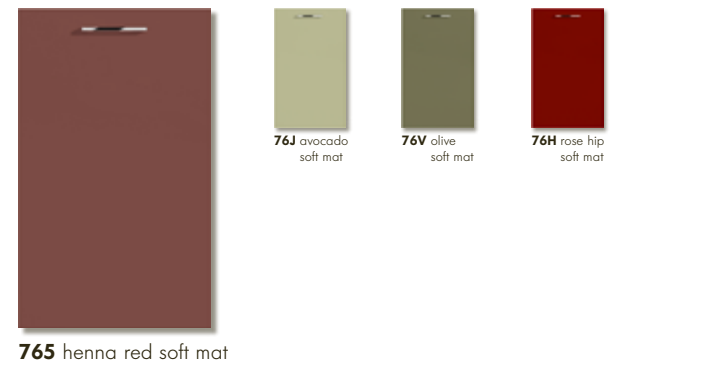

SOFT LACK

MATRIXART

GENUINE LACQUER

note

765 henna red soft mat