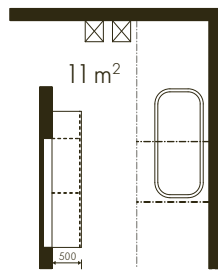

Bathroom idea **LUX**

PERFECTLY PLANNED TO THE VERY TOP

With the right bathroom furniture, rooms with sloping ceilings can take centre stage too: Despite relatively compact dimensions, the room has space for two full-size washbasins which provide ample storage space in the 90 cm wide and 45 cm high pull-outs. In selecting the materials, preference was given to high-gloss lacquered laminate in the form of LUX arctic white. The slender supplementary cabinets give you plenty of storage for towels and cosmetics. We feel: putting your slant on things is always good.