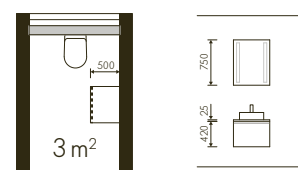

Bathroom idea **MANHATTAN**

ONLY THE BEST FOR GUESTS TOO

This guest bathroom impressively demonstrates that Nolte SPA not only lets you create spacious bathrooms but also the smallest of rooms: from towel holder to illuminated mirror with gesture control, the outfit is nothing short of perfect!