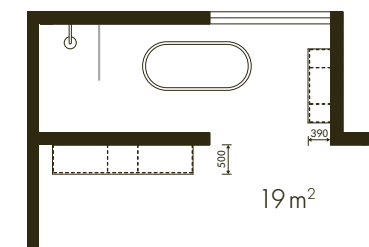

1. 1 - Matching additional cabinets with open compartments and integrated lighting.
2. 2 - Perfection both inside and out: the natural bough oak carcass decor continues through on the inside of the unit.
3. 3 - Loads of storage space in the 90 cm wide drawers and pull-outs.