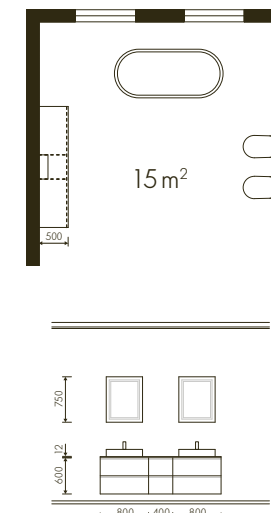

- 1 - The SIGMA LACK front has an integrated handle trim.
- 2 - You can display your favourite pieces on the wall clip-on shelves.
- 3 - The colour temperature of the wall mirror is easily changed by remote control.
- 4 - Two wash basins provide ample space.

Bathroom idea **SIGMA LACK**

ELEGANCE MEETS PERIOD CHARM

The white front with integrated handle trim makes a discreet entrance, leaving the centre stage to the washbasin in grey marble look. The clean-cut contours and mellow surfaces of SIGMA LACK give the room a contemporary, understated feel. Practical wall clip-on shelves add to storage space. Yet deliberately staged, they also double up as decoration.