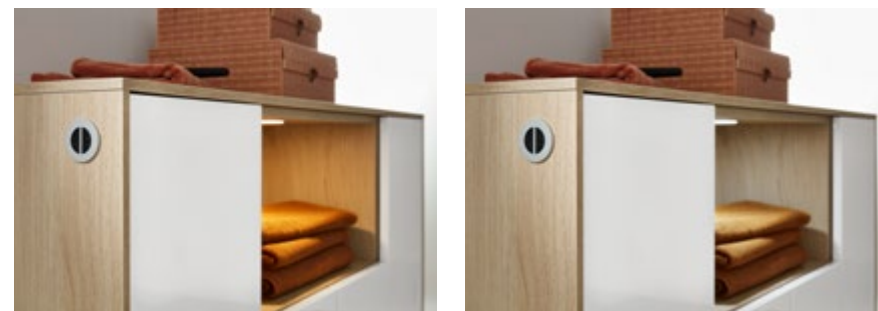

Brightness and colour temperature of the Emotion lighting in the open compartments is easily adjusted to suit your mood by remote control. It is also easy to install, e.g. in a side panel, where it always has its proper place.