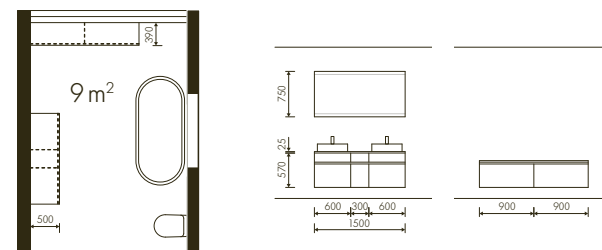

Whether in broad daylight or the depths of the night: The infinitely adjustable LED lighting system conjures the right mood whatever the moment.

2

- 1 - The drawers and pull-outs on the washstand base units provide plenty of storage space.
- 2 - The mat taps pick up on the predominant colour shade.
- 3 - Particularly high-quality look: visible carcass sides lacquered in front colour.

Bathroom idea **NOVA LACK**

BRILLIANT PERFORMANCE WITH STAYING POWER

High-quality materials are the basis for consistently reduced bathrooms. This makes the NOVA LACK genuine lacquer fronts in high-gloss night black an ideal component. The illuminated MatrixArt finger pull replaces classic handles throughout. Reduced looks like this! Complemented with plain white and wood decor washstand top in bough oak platinum, this creates a contrasting haven of well-being with loft character.

3