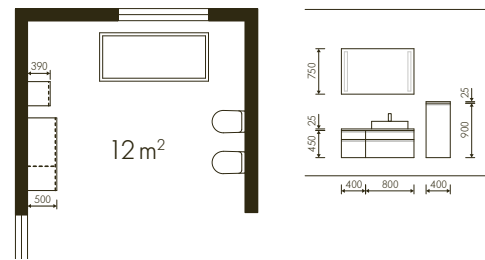

- 1 - The integrated handle trim clearly shows character with a strong profile.
- 2 - A place for everything needed every day: drawers with integrated cosmetics organiser.
- 3 - A glass shelf is a high-quality addition and provides a place for day-to-day necessities.
- 4 - The 90 cm high additional cabinet offers plenty of space for towels and other bathroom items.
- 5 - With drawers and pull-outs, the washstand too provides ample storage.