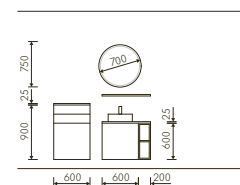

FROM BIG TO SMALL, YOU CAN HAVE IT ALL

High-end bathroom furniture and great design – to many, this immediately conjure images of the luxury bathroom in a spacious urban villa. But even in the smallest of bathrooms – the guest toilet – you can create a new atmosphere in hardly any time at all. Design family bathrooms that leave you wanting for nothing and pamper the soul with every day that passes. There's the right solution for virtually any space. Try it out for yourself.

1. 1 - A small, accomplished guest toilet gains from high-quality furniture.
2. 2 - A few, cleverly chosen items of furniture create plenty of storage space and an atmosphere that makes you feel welcome. Genuine lacquer surfaces and the combination of round and square components are the mark of modern bathroom design.
3. 3 - The charm of a period building is underscored with modern bathroom furniture and versatile lighting. The washstand with uninterrupted, end-to-end top and two basins gives you so much storage space that you can opt for a free-standing bathtub and position wherever you choose.