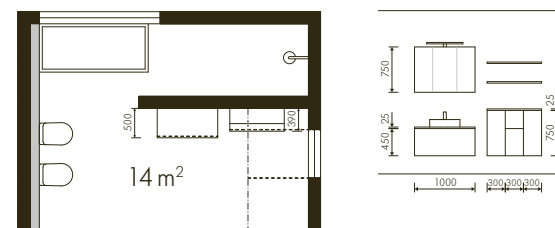

1 - Featured as standard, the sealing edge on the cabinets protects contents from dust and moisture.