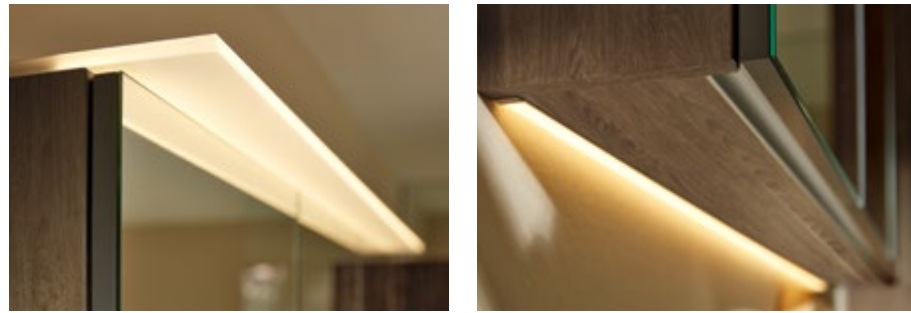

Attractive lighting plays a key part in conjuring the homely atmosphere pervading this bathroom idea.