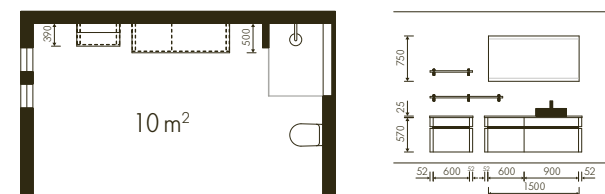

Bathroom idea **MANHATTAN**

WHEN NATURAL MEETS MODERN

This bathroom idea is brought alive from the interplay between the MANHATTAN rustic wood decor in chalet oak and elements in black, like washstand and tap. The illuminated MatrixArt recessed handle profile makes a subtle yet clear statement that expresses practical, modern design. All in all, this is a bathroom that invites you to stay and while away time.

1. 1 - Featured as standard with Nolte SPA: drawers below washbasins come with a cosmetics organiser with integrated U-bend cut-out.
2. 2 - Wall clip-on shelves in matching decor provide additional storage and display surfaces.
3. 3 - The illuminated MatrixArt recessed handle profile and matching side cladding provide a consistent look.