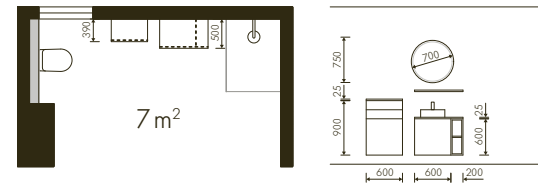

Bathroom idea **SOFT LACK**

A TOUCH DIFFERENT

This bathroom idea impresses in all sorts of ways. Starting with look: the on-trend **SOFT LACK** genuine lacquer front in black green harmonises perfectly with the washstand top and panel shelf in oak barriqué. In spite of only a few items of furniture, there is no compromising on functionality either: it has even been possible to integrate a laundry unit.

- 1 - A well-coordinated team: handle trims in black with fronts in on-trend black green paired with oak barriqué.
- 2 - Nothing to tip over, nothing to rock about: the practical laundry basket simply vanishes into the additional cabinet.
- 3 - There's also an organised place here for utensils.