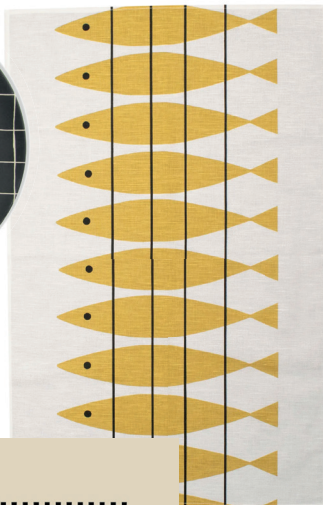

## MODERN 80S

“A line is a dot going for a walk.”  
(Paul Klee)

This style combines lines, checks and circles. The colour combination of black, white and yellow gives the interior design a touch of modernity and clarity. “Play” with styling elements that offer different structures and patterns and create bold arrangements. Or stick with one language of patterns, combine like with like and create a fascinating design. Anything goes.

21

22

23

24

25

26

27

28

29

30

31

32

33

34

35

36